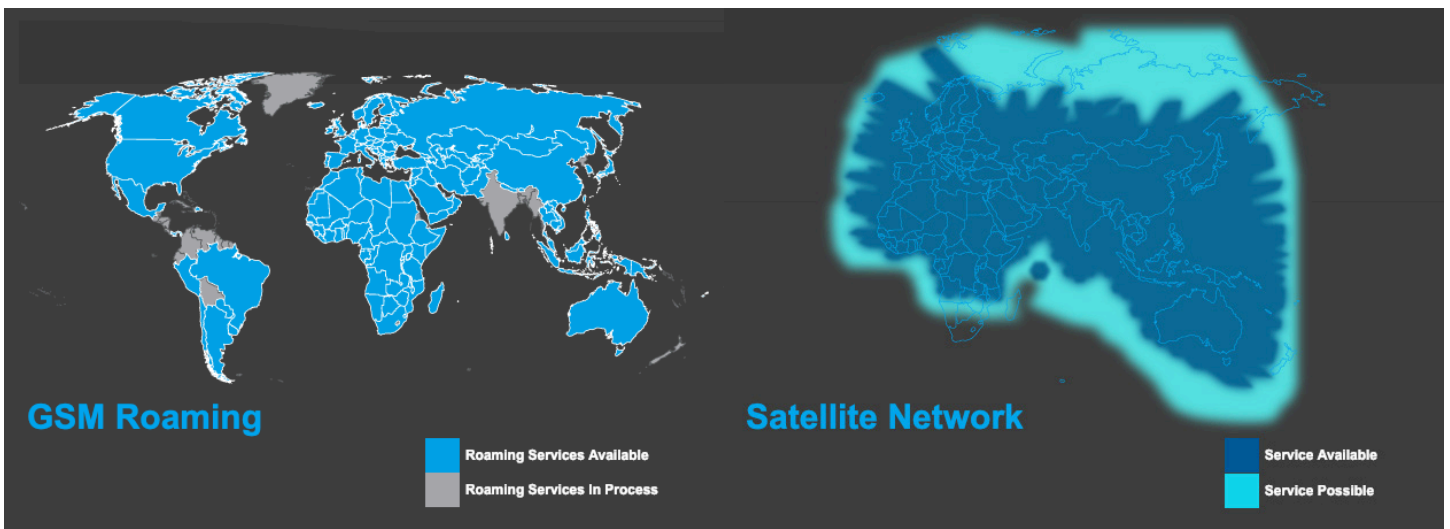

Wherever you are within Thuraya's extensive coverage area, however remote the location, Thuraya brings you close to where you need to be.

Thuraya XT is ideal for anybody who moves around in areas where local networks are unreliable or non-existent. Its extremely durable design makes Thuraya XT ideally suited for use in tough environments, where other satellite phones cannot operate.