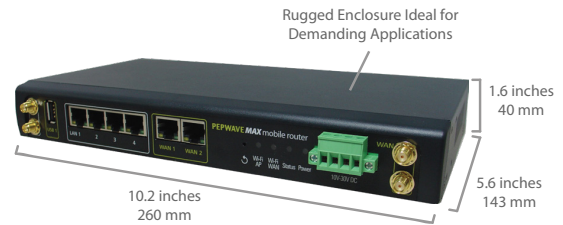

Certified Toughness

In addition to rugged metal enclosure, HD2 has certifications on: Shock and vibration resistance (EN 61373:2010) RF Port Lightning Immunity (ITU-T K.20 (+/- 1.5 kV)) Railway Applications (EN 50155) Electromagnetic Compatibility (EN 61000)

Max HD2 Mobile Router

Specifications

Max HD2	
WAN Interface	1x USB Interface. 2x GE 2x Embedded LTE Modems
LAN Interface	4x GE
Wi-Fi Interface	802.11ac/a/b/g/n, 1166 Mbps 2x2 MIMO Wi-Fi WAN and/or AP Simultaneous Dual-Band
Router Throughput	400Mbps
Recommended Users	150
LTE Modem	Downlink/Uplink Datarate: 100Mbps/50Mbps
LTE-A Modem	Downlink/Uplink Datarate: 300Mbps/50Mbps
Cellular and GPS Antenna Connector	4x SMA Antenna Connectors 1x SMA GPS Antenna Connector 4x RP-SMA Wi-Fi Antenna Connectors
Power Input	DC Jack/Terminal Block: 10V - 56V
Power Output	Up to Four 802.3af PoE Outputs#
Power Consumption	28W (max.)
Dimensions	40 x 260 x 143 mm (1.6 x 10.2 x 5.6 inches)
Weight	1 kg (2.2 pounds)
Operating Temperature	-40° – 65°C (-40° – 149°F)
Humidity	15% – 95% (non-condensing)
Certifications	FCC, CE, RoHS, E-Mark RF Port Lightning Immunity: ITU-T K.20 (+/- 1.5 kV) Shock and Vibration Resistance: EN 61373:2010 Railway Applications: EN 50155 Electromagnetic Compatibility: EN 61000
Warranty	1-Year Limited Warranty