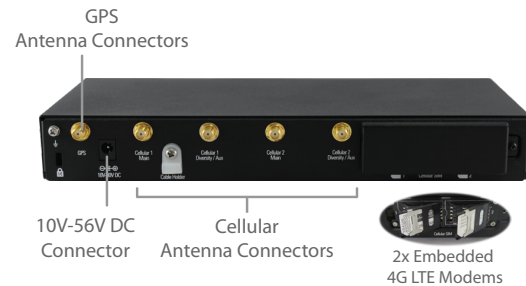

The MAX HD2 is equipped with a terminal block for secure installation in vehicles and other locations.

SpeedFusion Bandwidth Bonding and Seamless Failover

SpeedFusion bandwidth bonding technology bonds all connected bandwidth into a single superfast stream, using the same or different cellular providers.

Certified Toughness

In addition to rugged metal enclosure, HD2 has certifications on: Shock and vibration resistance (EN 61373:2010) RF Port Lightning Immunity (ITU-T K.20 (+/- 1.5 kV)) Railway Applications (EN 50155) Electromagnetic Compatibility (EN 61000)

Max HD2 Mobile Router

Specifications

Max HD2	
WAN Interface	1x USB Interface. 2x GE 2x Embedded LTE Modems
LAN Interface	4x GE
Wi-Fi Interface	802.11ac/a/b/g/n, 1166 Mbps 2x2 MIMO Wi-Fi WAN and/or AP Simultaneous Dual-Band
Router Throughput	400Mbps
Recommended Users	150
LTE Modem	Downlink/Uplink Datarate: 100Mbps/50Mbps
LTE-A Modem	Downlink/Uplink Datarate: 300Mbps/50Mbps
Cellular and GPS Antenna Connector	4x SMA Antenna Connectors 1x SMA GPS Antenna Connector 4x RP-SMA Wi-Fi Antenna Connectors
Power Input	DC Jack/Terminal Block: 10V - 56V
Power Output	Up to Four 802.3af PoE Outputs#
Power Consumption	28W (max.)
Dimensions	40 x 260 x 143 mm (1.6 x 10.2 x 5.6 inches)
Weight	1 kg (2.2 pounds)
Operating Temperature	-40° – 65°C (-40° – 149°F)
Humidity	15% – 95% (non-condensing)
Certifications	FCC, CE, RoHS, E-Mark RF Port Lightning Immunity: ITU-T K.20 (+/- 1.5 kV) Shock and Vibration Resistance: EN 61373:2010 Railway Applications: EN 50155 Electromagnetic Compatibility: EN 61000
Warranty	1-Year Limited Warranty