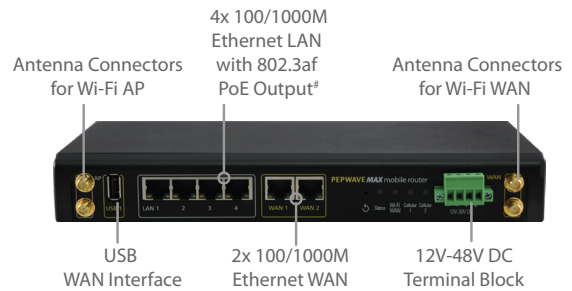

The MAX HD2 is equipped with a terminal block for secure installation in vehicles and other locations.

SpeedFusion Bandwidth Bonding and Seamless Failover

SpeedFusion bandwidth bonding technology bonds all connected bandwidth into a single superfast stream, using the same or different cellular providers.

Certified Toughness

In addition to rugged metal enclosure, HD2 has certifications on: Shock and vibration resistance (EN 61373:2010) RF Port Lightning Immunity (ITU-T K.20 (+/- 1.5 kV)) Railway Applications (EN 50155) Electromagnetic Compatibility (EN 61000)

Max HD2 Mobile Router

Specifications

Max HD2	
WAN Interface	1x USB Interface. 2x GE 2x Embedded LTE Modems
LAN Interface	4x GE
Wi-Fi Interface	802.11ac/a/b/g/n, 1166 Mbps 2x2 MIMO Wi-Fi WAN and/or AP Simultaneous Dual-Band
Router Throughput	400Mbps
Recommended Users	150
LTE Modem	Downlink/Uplink Datarate: 100Mbps/50Mbps
LTE-A Modem	Downlink/Uplink Datarate: 300Mbps/50Mbps
Cellular and GPS Antenna Connector	4x SMA Antenna Connectors 1x SMA GPS Antenna Connector 4x RP-SMA Wi-Fi Antenna Connectors
Power Input	DC Jack/Terminal Block: 10V - 56V
Power Output	Up to Four 802.3af PoE Outputs#
Power Consumption	28W (max.)
Dimensions	40 x 260 x 143 mm (1.6 x 10.2 x 5.6 inches)
Weight	1 kg (2.2 pounds)
Operating Temperature	-40° – 65°C (-40° – 149°F)
Humidity	15% – 95% (non-condensing)
Certifications	FCC, CE, RoHS, E-Mark RF Port Lightning Immunity: ITU-T K.20 (+/- 1.5 kV) Shock and Vibration Resistance: EN 61373:2010 Railway Applications: EN 50155 Electromagnetic Compatibility: EN 61000
Warranty	1-Year Limited Warranty