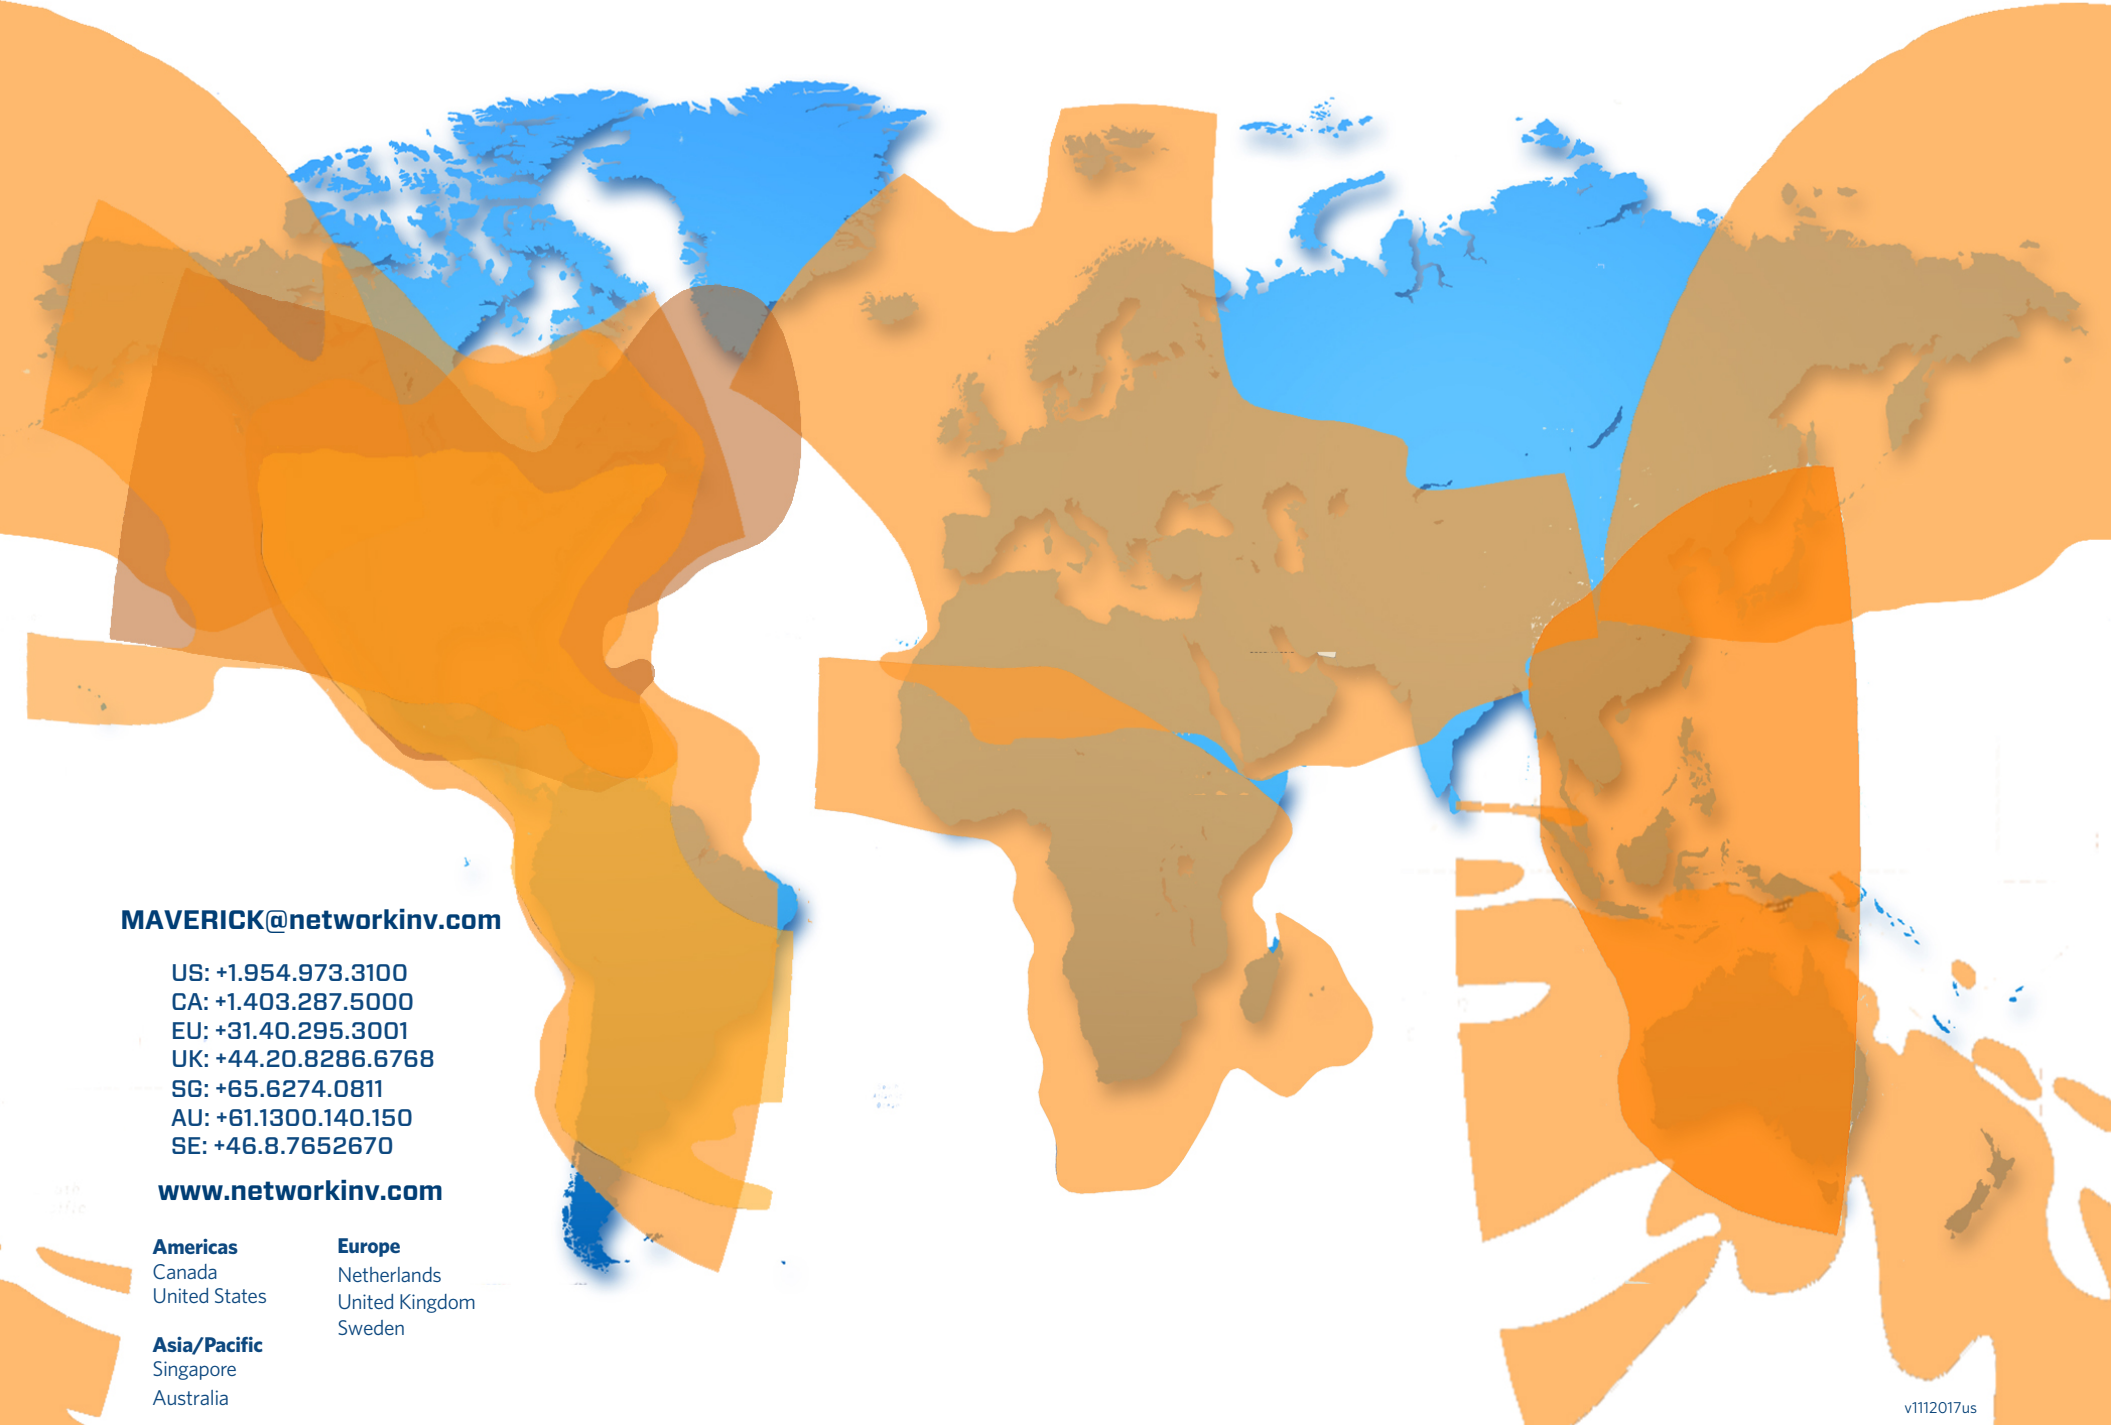

MAVERICK Ku-Band Global Coverage Map

MAVERICK@networkinv.com

US: +1.954.973.3100
CA: +1.403.287.5000
EU: +31.40.295.3001
UK: +44.20.8286.6768
SG: +65.6274.0811
AU: +61.1300.140.150
SE: +46.8.7652670

www.networkinv.com

Americas

Canada
United States

Asia/Pacific

Singapore
Australia

Europe

Netherlands
United Kingdom
Sweden